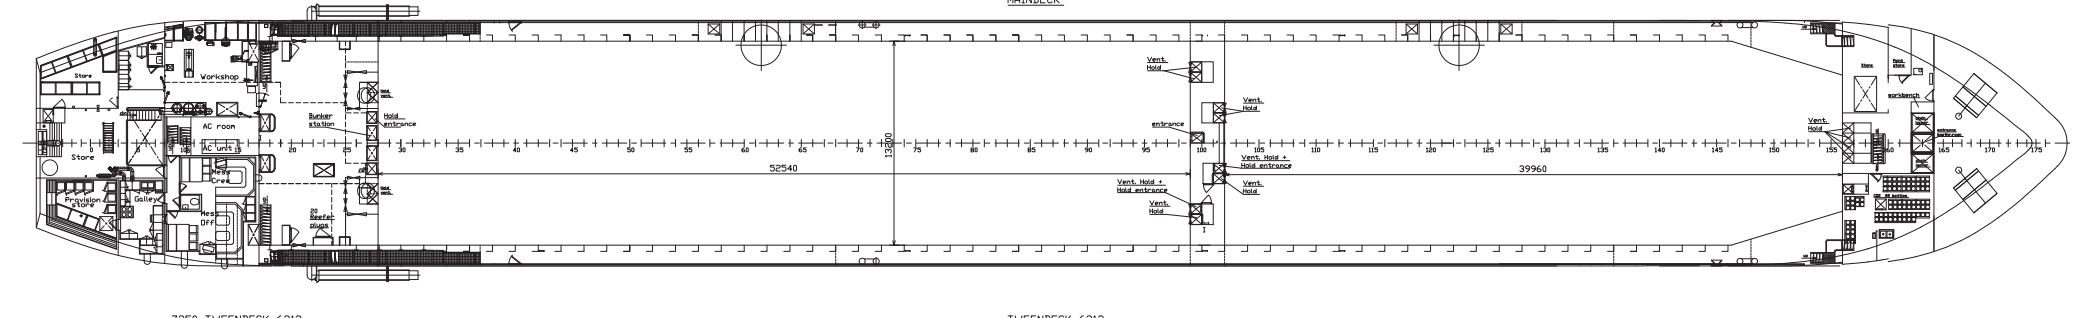

TWEENDECK 6313

7250 TWEENDECK 6313