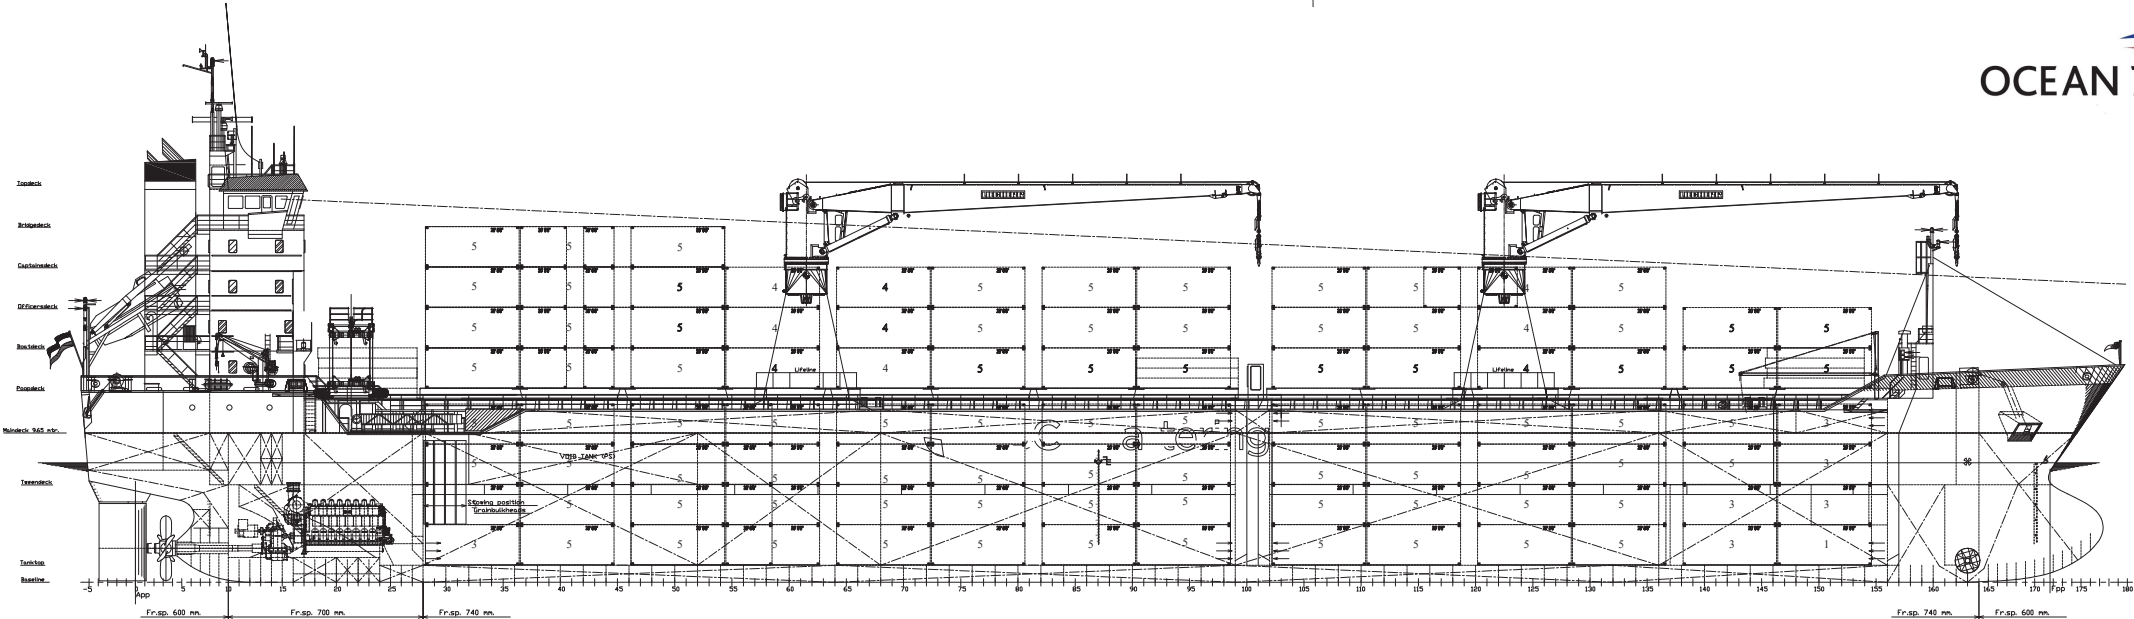

7250 TWEENDECK 6313