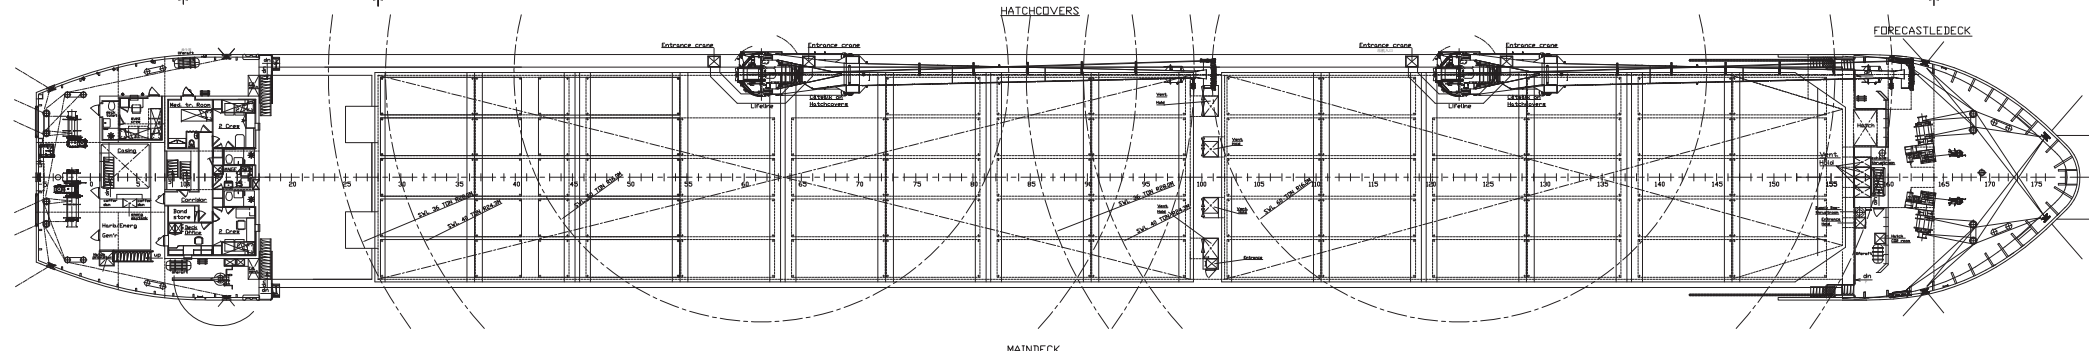

7250 TWEENDECK 6313